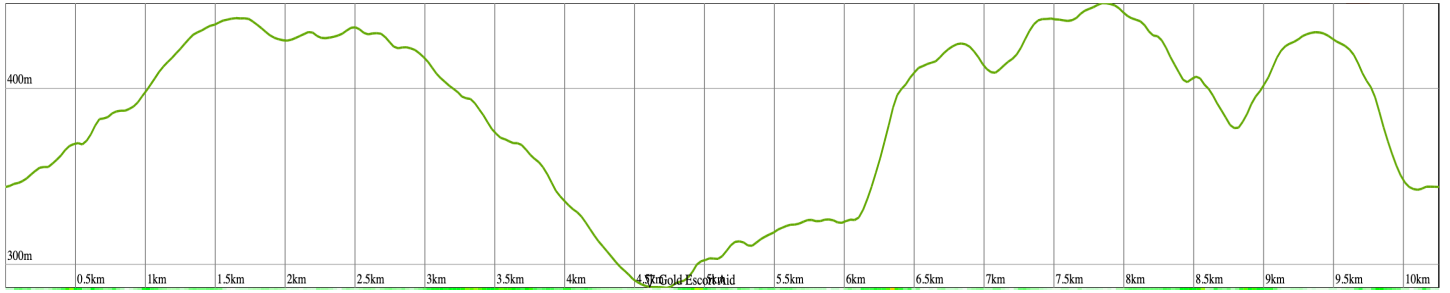

BELAIR MARATHON

COURSE MAP

& ELEVATION

10KM

GAIN: 353m | LOSS: 353m