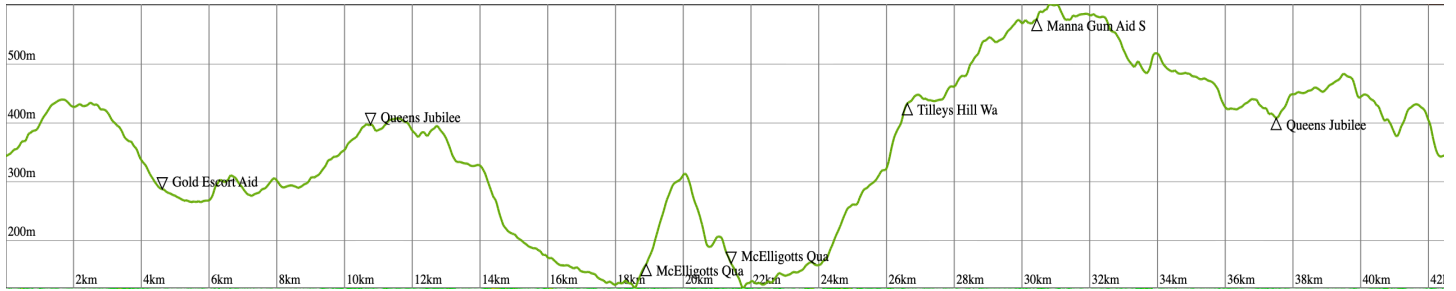

# COURSE MAP

# MARATHON

GAIN: 1365m | LOSS: 1365m